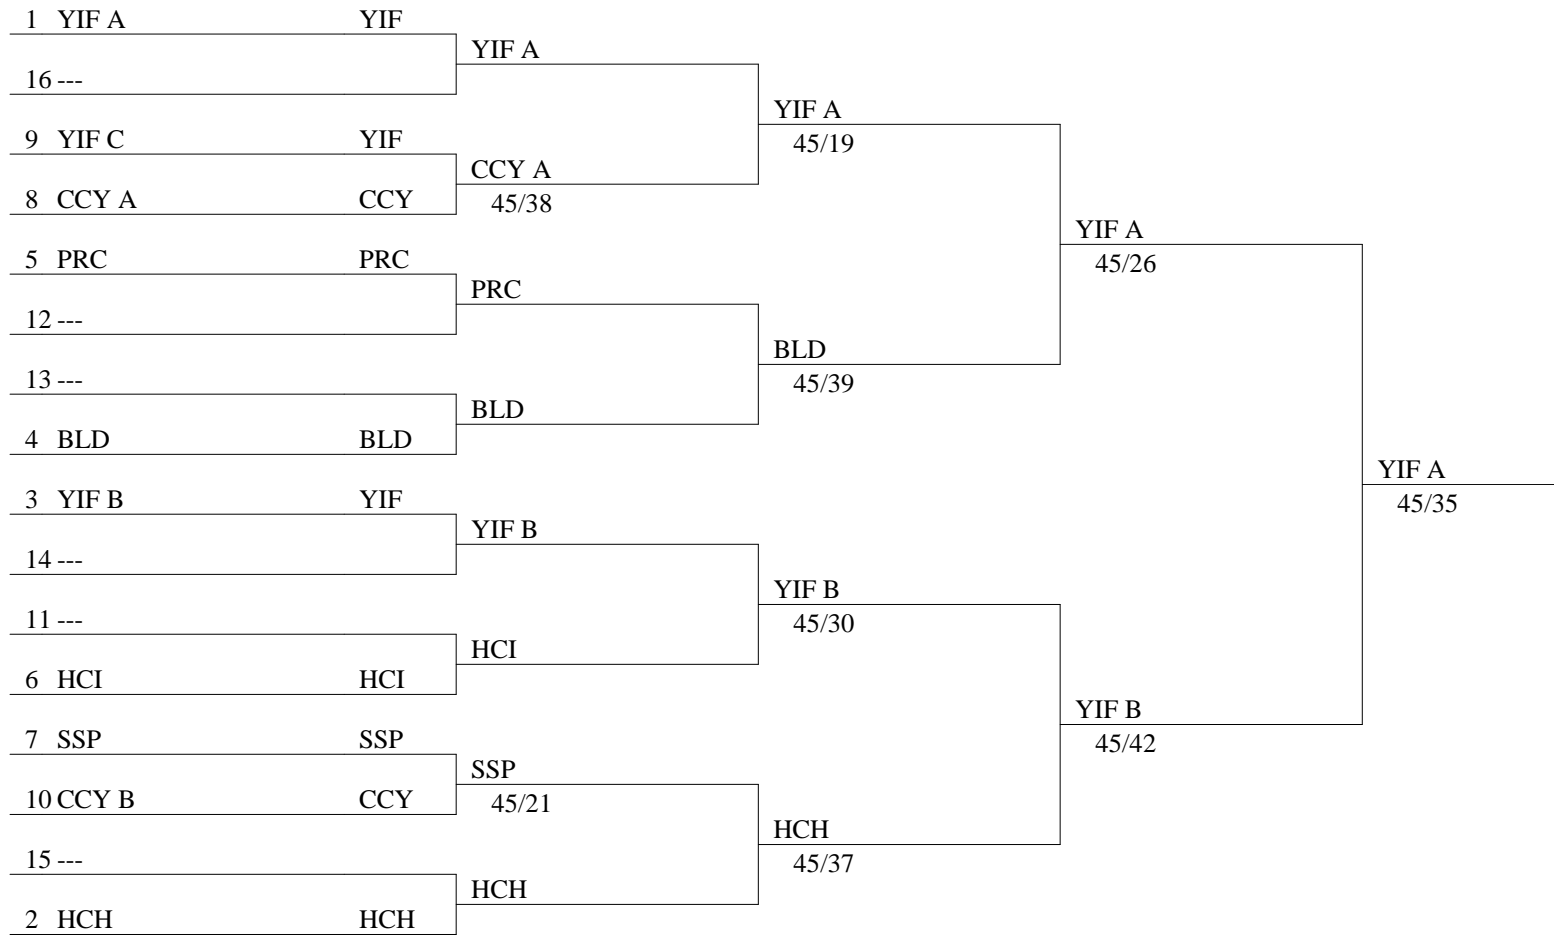

Singapore Junior Fencing Championships 2015
Jurong East Sports & Recreation Centre
18 - 20 December 2015
Men's Sabre Team

Tableau of 16

SJF15 MST

Bouts of tableau tableau of 16

Team : YIF C

1) PEH Chia Wei

2) CHUA Jarvis

3) TEE Zong Ren

Team : CCY A

4) PHOA Andrew Wei Hong

5) LIM Tze Heng

6) LIM Rayner Fang Yuh

Name	The score	Hits	Hits	The score	Name
3) TEE Zong Ren	4	4	5	5	6) LIM Rayner Fang Yuh
1) PEH Chia Wei	7	3	5	10	5) LIM Tze Heng
2) CHUA Jarvis	13	6	5	15	4) PHOA Andrew Wei Hong
1) PEH Chia Wei	17	4	5	20	6) LIM Rayner Fang Yuh
3) TEE Zong Ren	24	7	5	25	4) PHOA Andrew Wei Hong
2) CHUA Jarvis	25	1	5	30	5) LIM Tze Heng
1) PEH Chia Wei	35	10	4	34	4) PHOA Andrew Wei Hong
2) CHUA Jarvis	36	1	6	40	6) LIM Rayner Fang Yuh
3) TEE Zong Ren	38	2	5	45	5) LIM Tze Heng

Team : SSP

1) NG Jared Jun Heng

2) MOHAMMED SOPHIAN Danial H

3) SAHARUDIN Ahmad Huzaifah Bin

R) TIREUR16

Team : CCY B

4) TANG Shien Ter

5) LOH Lucius

6) CHAN Jordon

Name	The score	Hits	Hits	The score	Name
3) SAHARUDIN Ahmad Huzaifah	5	5	0	0	6) CHAN Jordon
1) NG Jared Jun Heng	10	5	3	3	5) LOH Lucius
2) MOHAMMED SOPHIAN Dani	15	5	0	3	4) TANG Shien Ter
1) NG Jared Jun Heng	20	5	5	8	6) CHAN Jordon
3) SAHARUDIN Ahmad Huzaifah	25	5	0	8	4) TANG Shien Ter
2) MOHAMMED SOPHIAN Dani	30	5	7	15	5) LOH Lucius
1) NG Jared Jun Heng	35	5	0	15	4) TANG Shien Ter
2) MOHAMMED SOPHIAN Dani	40	5	4	19	6) CHAN Jordon
3) SAHARUDIN Ahmad Huzaifah	45	5	2	21	5) LOH Lucius