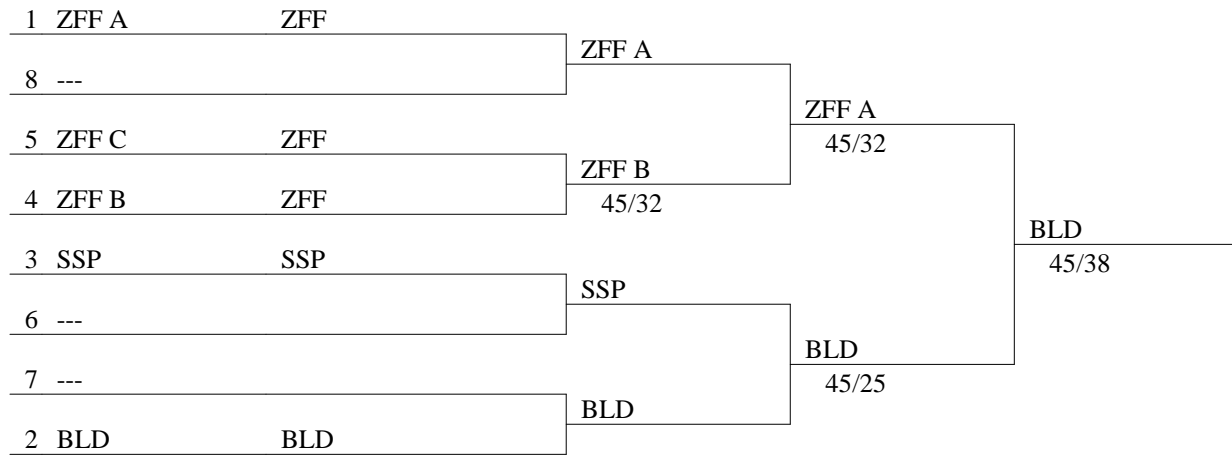

Singapore Junior Fencing Championships 2015
Jurong East Sports & Recreation Centre
18 - 20 December 2015
Men's Foil Team

Quarter-finals

SJF15 MFT

Bouts of tableau quarter-finals

Team : ZFF C
1) YAU Jun Sheng
2) TAN Chavez
3) TIO Maximus
R) LOO Howcher

Team : ZFF B
4) SALLEH Khairul Imam
5) YAU Han Xiang
6) HUN Jean Luc

Name	The score	Hits	Hits	The score	Name
3) TIO Maximus	5	5	2	2	6) HUN Jean Luc
1) YAU Jun Sheng	9	4	8	10	5) YAU Han Xiang
2) TAN Chavez	14	5	5	15	4) SALLEH Khairul Imam
1) YAU Jun Sheng	16	2	5	20	6) HUN Jean Luc
3) TIO Maximus	18	2	5	25	4) SALLEH Khairul Imam
2) TAN Chavez	23	5	5	30	5) YAU Han Xiang
1) YAU Jun Sheng	26	3	5	35	4) SALLEH Khairul Imam
2) TAN Chavez	26	0	5	40	6) HUN Jean Luc
3) TIO Maximus	32	6	5	45	5) YAU Han Xiang