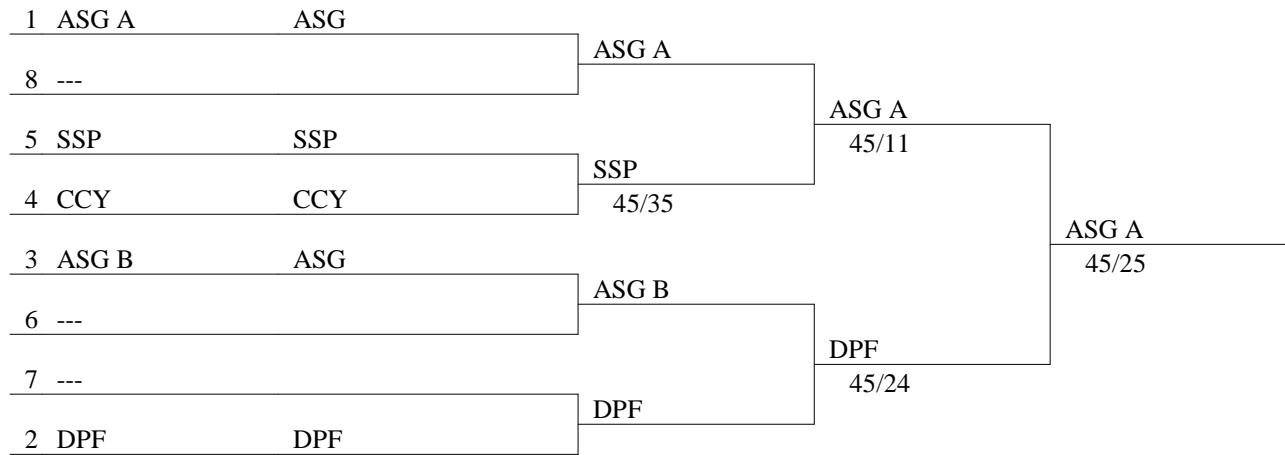

Singapore Junior Fencing Championships 2015
Jurong East Sports & Recreation Centre
18 - 20 December 2015
Women's Sabre Team

Quarter-finals

SJF15 WST

Bouts of tableau quarter-finals

Team :	CCY
1)	CHIA Lydia Yun
2)	NG Yu Xuan
3)	LEE Bernice Pei Pei
R)	CHIA Fernanda Jia Ying

Team :	SSP
4)	WONG Tatiana Yu Rong
5)	LEE Kar Moon
6)	AU Megan Cheok Tung

Name	The score	Hits	Hits	The score	Name
3) LEE Bernice Pei Pei	4	4	5	5	6) AU Megan Cheok Tung
1) CHIA Lydia Yun	4	0	5	10	5) LEE Kar Moon
2) NG Yu Xuan	12	8	5	15	4) WONG Tatiana Yu Rong
1) CHIA Lydia Yun	15	3	5	20	6) AU Megan Cheok Tung
3) LEE Bernice Pei Pei	17	2	5	25	4) WONG Tatiana Yu Rong
2) NG Yu Xuan	20	3	5	30	5) LEE Kar Moon
1) CHIA Lydia Yun	26	6	5	35	4) WONG Tatiana Yu Rong
2) NG Yu Xuan	34	8	5	40	6) AU Megan Cheok Tung
3) LEE Bernice Pei Pei	35	1	5	45	5) LEE Kar Moon