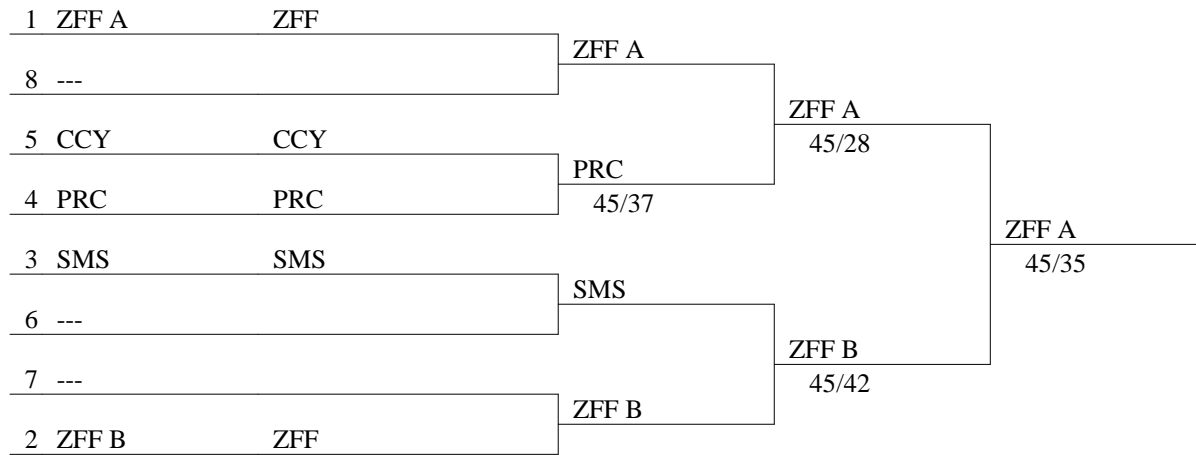

Singapore Junior Fencing Championships 2015
Jurong East Sports & Recreation Centre
18 - 20 December 2015
Women's Epee Team

Quarter-finals

SJF15 WET

Bouts of tableau quarter-finals

Team : PRC
1) LIM Glenda Shu Ting
2) YEH Joan Zao En
3) BAY Su Hwee

Team : CCY
4) FOONG Nicolette
5) TAN Jasmine Sher Min
6) CHEE Brenda Hui Mei
R) SLOW Chloe Zhuo Yu

Name	The scor	Hits	Hits	The scor	Name
3) BAY Su Hwee	5	5	2	2	6) CHEE Brenda Hui Mei
1) LIM Glenda Shu Ting	9	4	4	6	5) TAN Jasmine Sher Min
2) YEH Joan Zao En	15	6	2	8	4) FOONG Nicolette
1) LIM Glenda Shu Ting	20	5	5	13	6) CHEE Brenda Hui Mei
3) BAY Su Hwee	25	5	2	15	4) FOONG Nicolette
2) YEH Joan Zao En	30	5	8	23	5) TAN Jasmine Sher Min
1) LIM Glenda Shu Ting	35	5	6	29	4) FOONG Nicolette
2) YEH Joan Zao En	40	5	4	33	6) CHEE Brenda Hui Mei
3) BAY Su Hwee	45	5	4	37	5) TAN Jasmine Sher Min