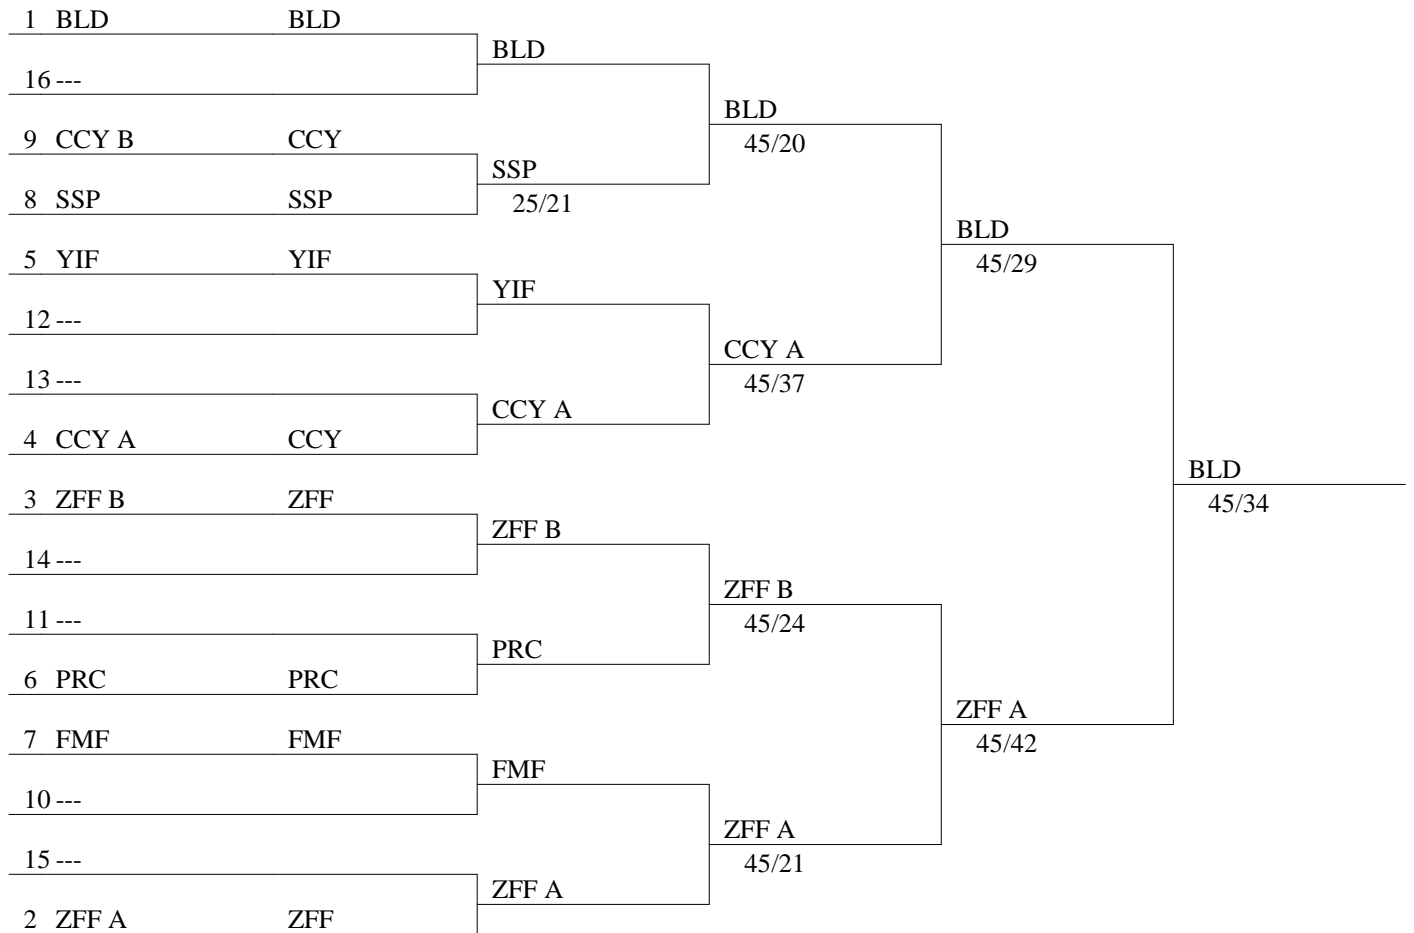

Singapore Junior Fencing Championships 2015
Jurong East Sports & Recreation Centre
18 - 20 December 2015
Men's Epee Team

Tableau of 16

SJF15 MET

Bouts of tableau tableau of 16

Team : CCY B
1) PUAH Zee Cher
2) PHUA Jun Wei
3) SHEN Yi Kai
R) TAN Metta

Team : SSP
4) YEO Nicholas Xue Wen
5) YEO Ryan Yuan Zhen
6) CHAN Xavier Jun Xi

Name	The scor	Hits	Hits	The scor	Name
3) SHEN Yi Kai	2	2	2	2	6) CHAN Xavier Jun Xi
1) PUAH Zee Cher	5	3	5	7	5) YEO Ryan Yuan Zhen
2) PHUA Jun Wei	5	0	0	7	4) YEO Nicholas Xue Wen
1) PUAH Zee Cher	7	2	5	12	6) CHAN Xavier Jun Xi
3) SHEN Yi Kai	10	3	2	14	4) YEO Nicholas Xue Wen
2) PHUA Jun Wei	16	6	0	14	5) YEO Ryan Yuan Zhen
1) PUAH Zee Cher	16	0	4	18	4) YEO Nicholas Xue Wen
2) PHUA Jun Wei	16	0	2	20	6) CHAN Xavier Jun Xi
3) SHEN Yi Kai	21	5	5	25	5) YEO Ryan Yuan Zhen