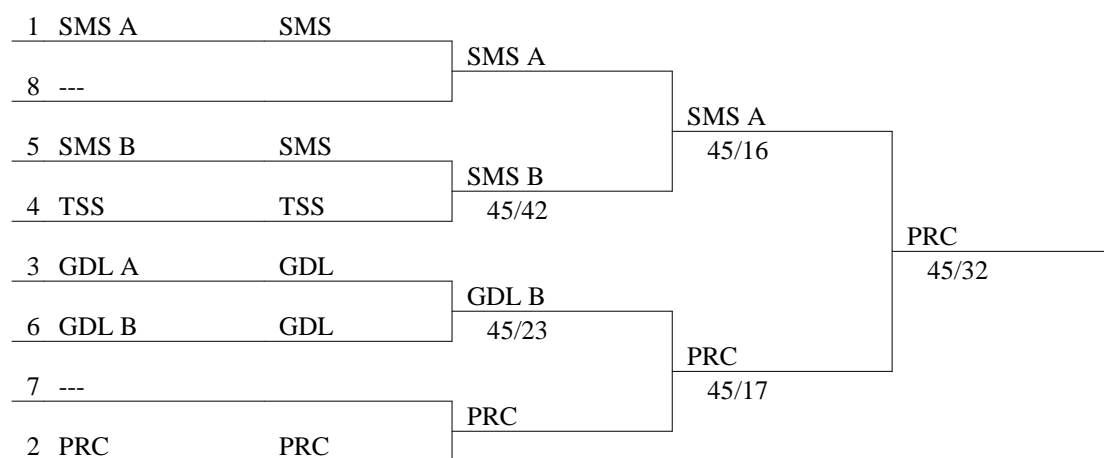

Novices Fencing Championship 2016

4 - 6 June 2016

OCBC Arena

Women's Sabre Team

Fencers (all, structured order - 22)

name and first name	team	club	fencer number	points
NEO Yuan	GDL A	GDL	19	4.00
OW Wee Yuh	GDL A	GDL	22	4.00
TAN Jun Le Sarah	GDL A	GDL	13	8.00
HONG Si En	GDL B	GDL	999	0.00
PEH Wei En Jamie	GDL B	GDL	26	4.00
SOH Tze Hsien Lauranda	GDL B	GDL	31	4.00
TAN Jerica Jia Wei	PRC	PRC	7	14.00
TAN Katrina Allen Malaga	PRC	PRC	12	8.00
TAN Xiang Yi Regine	PRC	PRC	2	26.00
YIP Charissa	PRC	PRC	9	8.00
CHEE Vanessa	SMS A	SMS	3	20.00
LEE Rebecca	SMS A	SMS	1	32.00
TAN Regine	SMS A	SMS	16	8.00
TAY Yasmin	SMS A	SMS	15	8.00
CHIONH Wen Qing	SMS B	SMS	23	4.00
GOH Germaine	SMS B	SMS	10	8.00
KANG Kayla	SMS B	SMS	999	0.00
LEE Charisse	SMS B	SMS	999	0.00
NAZARETH Javier Alyssa Janine	TSS	TSS	14	8.00
RIYAS M Rafhanah Parvin Bte	TSS	TSS	29	4.00
SAMSUDDIN Farahdina Bte	TSS	TSS	32	4.00
UTOMO Charissa Irene	TSS	TSS	25	4.00

Novices Fencing Championship 2016

4 - 6 June 2016

OCBC Arena

Women's Sabre Team

Quarter-finals

NOV16 WST

Bouts of tableau quarter-finals

Team :	SMS B
1)	LEE Charisse
2)	GOH Germaine
3)	CHIONH Wen Qing
R)	KANG Kayla