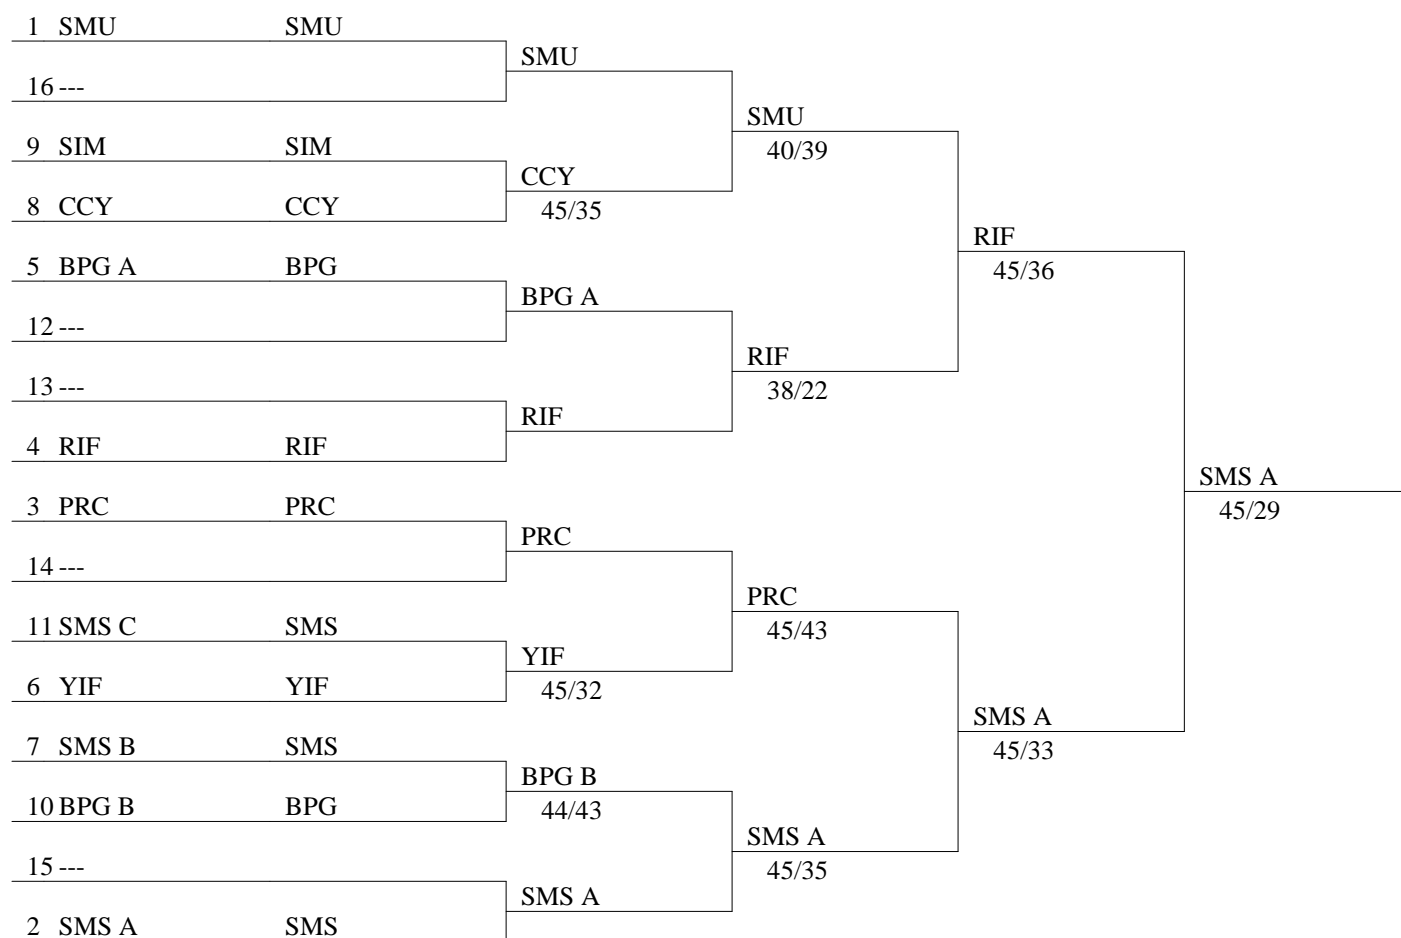

Novices Fencing Championship 2016

4 - 6 June 2016

OCBC Arena

Women's Epee Team

Tableau of 16

NOV16 WET

Bouts of tableau tableau of 16

Team : SIM
1) TAN Florence
2) DOOA Shevons
3) YOW Johanna

Team : CCY
4) SHEE Freesia
5) SEAH Yu Xuan
6) ONG Zhi Yu

Name	The scor	Hits	Hits	The scor	Name
3) YOW Johanna	5	5	4	4	6) ONG Zhi Yu
1) TAN Florence	10	5	4	8	5) SEAH Yu Xuan
2) DOOA Shevons	15	5	5	13	4) SHEE Freesia
1) TAN Florence	20	5	6	19	6) ONG Zhi Yu
3) YOW Johanna	25	5	5	24	4) SHEE Freesia
2) DOOA Shevons	27	2	6	30	5) SEAH Yu Xuan
1) TAN Florence	27	0	5	35	4) SHEE Freesia
2) DOOA Shevons	30	3	5	40	6) ONG Zhi Yu
3) YOW Johanna	35	5	5	45	5) SEAH Yu Xuan

Team : YIF
1) TAN Verlyn
2) QU Yuchen
3) WONG J-Min

Team : SMS C
4) LEE Charisse
5) TAN Faith
6) SEOW Nicole
R) LEE Rebecca

Name	The scor	Hits	Hits	The scor	Name
3) WONG J-Min	5	5	1	1	6) SEOW Nicole
1) TAN Verlyn	10	5	8	9	5) TAN Faith
2) QU Yuchen	15	5	1	10	4) LEE Charisse
1) TAN Verlyn	20	5	3	13	6) SEOW Nicole
3) WONG J-Min	25	5	0	13	4) LEE Charisse
2) QU Yuchen	30	5	9	22	5) TAN Faith
1) TAN Verlyn	35	5	5	27	4) LEE Charisse
2) QU Yuchen	40	5	2	29	6) SEOW Nicole
3) WONG J-Min	45	5	3	32	5) TAN Faith