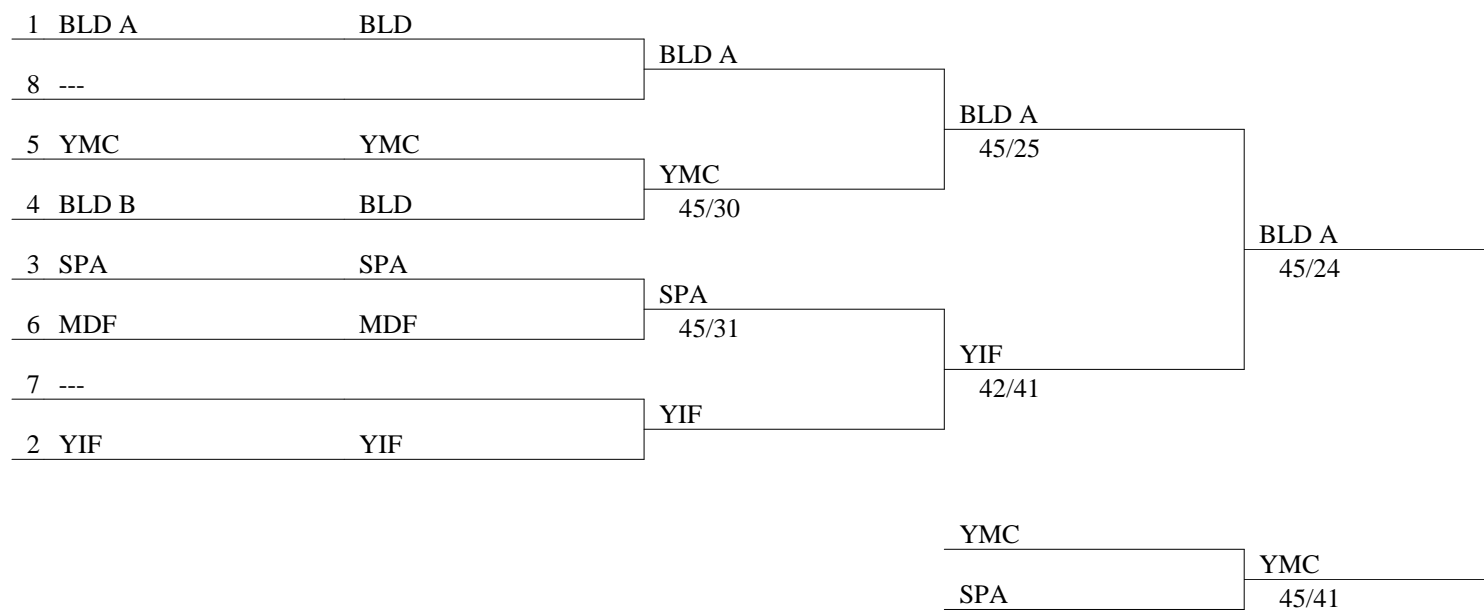

## Teams (all, ordered by points - 6)

name	club	points
BLD A	BLD	42.00
YIF	YIF	12.00
SPA	SPA	8.00
BLD B	BLD	4.00
YMC	YMC	2.00
MDF	MDF	0.00

## Quarter-finals