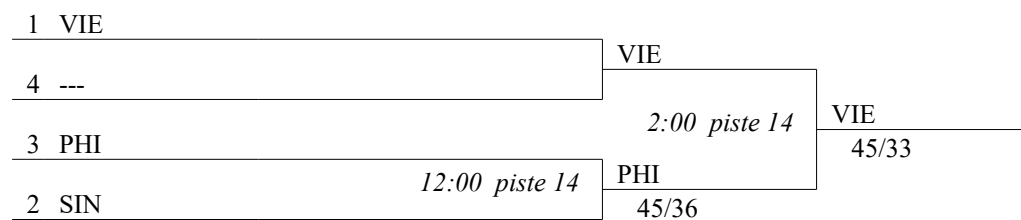

South East Asia Fencing Federation Championships 2016

3 - 6 September 2016

OCBC Arena Hall 6

Women's Sabre Team

Semi-finals

WST

Bouts of tableau semi-finals

Team : SIN
1) WEE Nicole Sher Tynn
2) LEE Kar Yi Jolie
3) GOH Nicole
R) NG Mei Yi Joyce

Team : PHI
4) DE LEON Geisha
5) NICANOR Jylyn
6) DEL ROSARIO Clichelleyn

Name	The score	Hits	Hits	The score	Name
3) GOH Nicole	4	4	5	5	6) DEL ROSARIO Clichelleyn
1) WEE Nicole Sher Tynn	5	1	5	10	5) NICANOR Jylyn
2) LEE Kar Yi Jolie	8	3	5	15	4) DE LEON Geisha
1) WEE Nicole Sher Tynn	9	1	5	20	6) DEL ROSARIO Clichelleyn
3) GOH Nicole	17	8	5	25	4) DE LEON Geisha
2) LEE Kar Yi Jolie	26	9	5	30	5) NICANOR Jylyn
1) WEE Nicole Sher Tynn	27	1	5	35	4) DE LEON Geisha
2) LEE Kar Yi Jolie	34	7	5	40	6) DEL ROSARIO Clichelleyn
3) GOH Nicole	36	2	5	45	5) NICANOR Jylyn