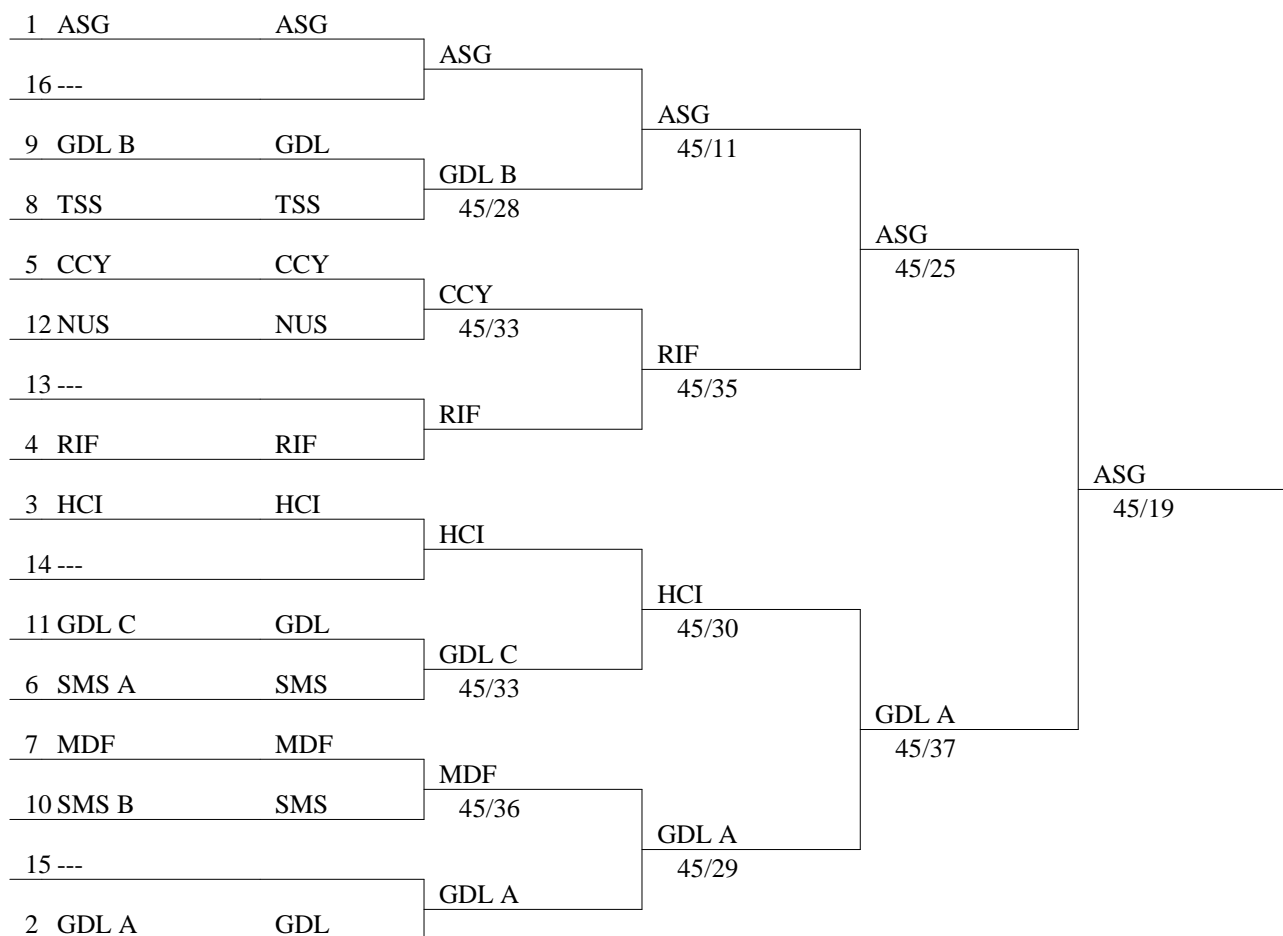

Novices Fencing Championships 2017

18 - 21 February 2017

OCBC Arena Hall 6

Women's Sabre Team

Overall ranking (ordered by ranking)

ranking	name	club	country
1	ASG	ASG	
2	GDL A	GDL	
3	HCI	HCI	
3	RIF	RIF	
5	CCY	CCY	
6	MDF	MDF	
7	GDL B	GDL	
8	GDL C	GDL	
9	SMS A	SMS	
10	TSS	TSS	
11	SMS B	SMS	
12	NUS	NUS	

Novices Fencing Championships 2017

18 - 21 February 2017

OCBC Arena Hall 6

Women's Sabre Team

Tableau de 16

WST

Bouts of tableau final

Team : GDL A
1) ANG Wei Ning Alicia
2) TAN Sarah Jun Le
3) TAN Ruo Ting Jermaine
R) CHIAU Angelina Kai-Er