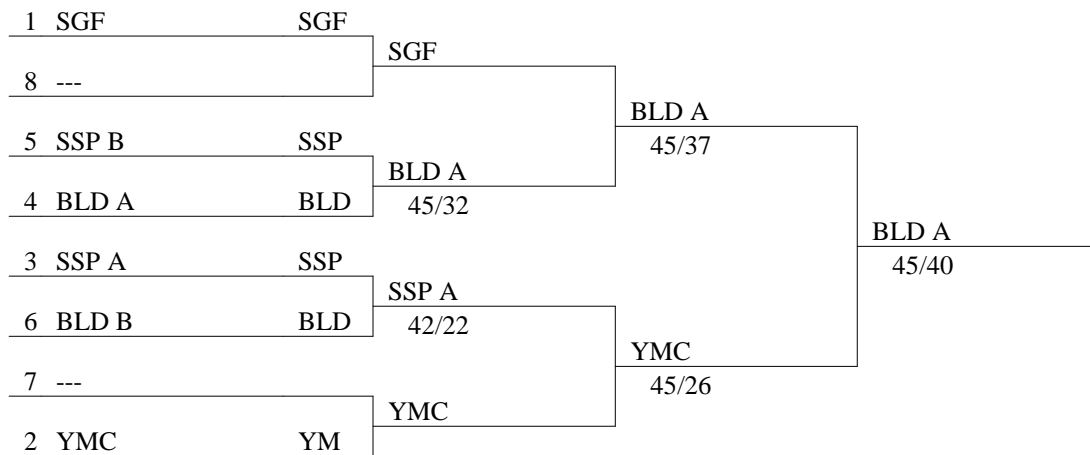

2017 Singapore Junior Fencing Championships 1

26 - 28 May 2017

OCBC Arena Hall 6

Women's Epee Team

Quarter-finals

SJF1 WET

Bouts of tableau quarter-finals

Team : SSP B
1) TAN Shu Tsi Elisa
2) LAU Jackie Grace
3) KUAN Natalie Rui Lin
R) NOR ANUAR Filzah Hidayah Bi

Team : BLD A
4) YEO Jewelle
5) YANG Yu Roong Justine
6) LEE Michelle
R) ABDUL RAHMAN Kiria Tikana

Name	The score	Hits	Hits	The score	Name
3) KUAN Natalie Rui Lin	4	4	5	5	6) LEE Michelle
1) TAN Shu Tsi Elisa	10	6	4	9	5) YANG Yu Roong Justine
2) LAU Jackie Grace	15	5	6	15	4) YEO Jewelle
1) TAN Shu Tsi Elisa	18	3	3	18	6) LEE Michelle
3) KUAN Natalie Rui Lin	24	6	7	25	4) YEO Jewelle
2) LAU Jackie Grace	25	1	5	30	5) YANG Yu Roong Justine
1) TAN Shu Tsi Elisa	25	0	1	31	4) YEO Jewelle
2) LAU Jackie Grace	28	3	0	30	6) LEE Michelle
3) KUAN Natalie Rui Lin	32	4	15	45	5) YANG Yu Roong Justine

Team : SSP A
1) SELAMAT Siti Nursuhailah Bint
2) TAN Aaliyaa Shu Qi Omar Marc
3) TAN Veralyn Chou Xin
R) YU Sihan

Team : BLD B
4) YEO Jaxine
5) YEO Rae Lin Rachel
6) FONG Maelynn

Name	The score	Hits	Hits	The score	Name
3) TAN Veralyn Chou Xin	5	5	1	1	6) FONG Maelynn
1) SELAMAT Siti Nursuhailah	5	0	0	1	5) YEO Rae Lin Rachel
2) TAN Aaliyaa Shu Qi Omar M	12	7	6	7	4) YEO Jaxine
1) SELAMAT Siti Nursuhailah	20	8	4	11	6) FONG Maelynn
3) TAN Veralyn Chou Xin	25	5	4	15	4) YEO Jaxine
2) TAN Aaliyaa Shu Qi Omar M	30	5	1	16	5) YEO Rae Lin Rachel
1) SELAMAT Siti Nursuhailah	35	5	4	20	4) YEO Jaxine
2) TAN Aaliyaa Shu Qi Omar M	35	0	0	20	6) FONG Maelynn
3) TAN Veralyn Chou Xin	42	7	2	22	5) YEO Rae Lin Rachel