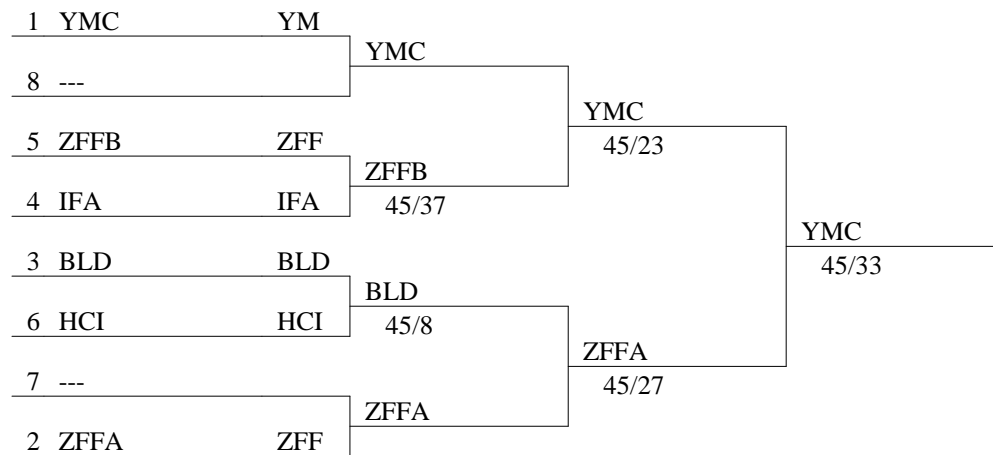

2017 Singapore Junior fencing Championships 1

26 - 28 May 2017

OCBC Arena Hall 6

Women's Foil Team

Quarter-finals

SJF1 WFT

Bouts of tableau quarter-finals

Team : ZFFB
1) LOW Cher-Mayne
2) LAI Shi Ying Rebecca
3) NG Kristal
R) YAN Meiru

Team : IFA
4) CHEN Jingxuan
5) CHAN Denyse
6) TEO Vanessa

Name	The scor	Hits	Hits	The scor	Name
3) NG Kristal	1	1	5	5	6) TEO Vanessa
1) LOW Cher-Mayne	3	2	5	10	5) CHAN Denyse
2) LAI Shi Ying Rebecca	5	2	5	15	4) CHEN Jingxuan
1) LOW Cher-Mayne	10	5	5	20	6) TEO Vanessa
3) NG Kristal	25	15	3	23	4) CHEN Jingxuan
2) LAI Shi Ying Rebecca	30	5	2	25	5) CHAN Denyse
1) LOW Cher-Mayne	35	5	5	30	4) CHEN Jingxuan
2) LAI Shi Ying Rebecca	40	5	4	34	6) TEO Vanessa
3) NG Kristal	45	5	3	37	5) CHAN Denyse

Team : BLD
1) REZAC Antonia
2) YEO Jaxine
3) YEO Jewelle

Team : HCI
4) EE Fang Qi Maple
5) YE Zi Ginnilee
6) YEO Xiu Ying Natalie

Name	The scor	Hits	Hits	The scor	Name
3) YEO Jewelle	5	5	0	0	6) YEO Xiu Ying Natalie
1) REZAC Antonia	10	5	0	0	5) YE Zi Ginnilee
2) YEO Jaxine	15	5	0	0	4) EE Fang Qi Maple
1) REZAC Antonia	20	5	1	1	6) YEO Xiu Ying Natalie
3) YEO Jewelle	25	5	1	2	4) EE Fang Qi Maple
2) YEO Jaxine	30	5	2	4	5) YE Zi Ginnilee
1) REZAC Antonia	35	5	0	4	4) EE Fang Qi Maple
2) YEO Jaxine	40	5	3	7	6) YEO Xiu Ying Natalie
3) YEO Jewelle	45	5	1	8	5) YE Zi Ginnilee