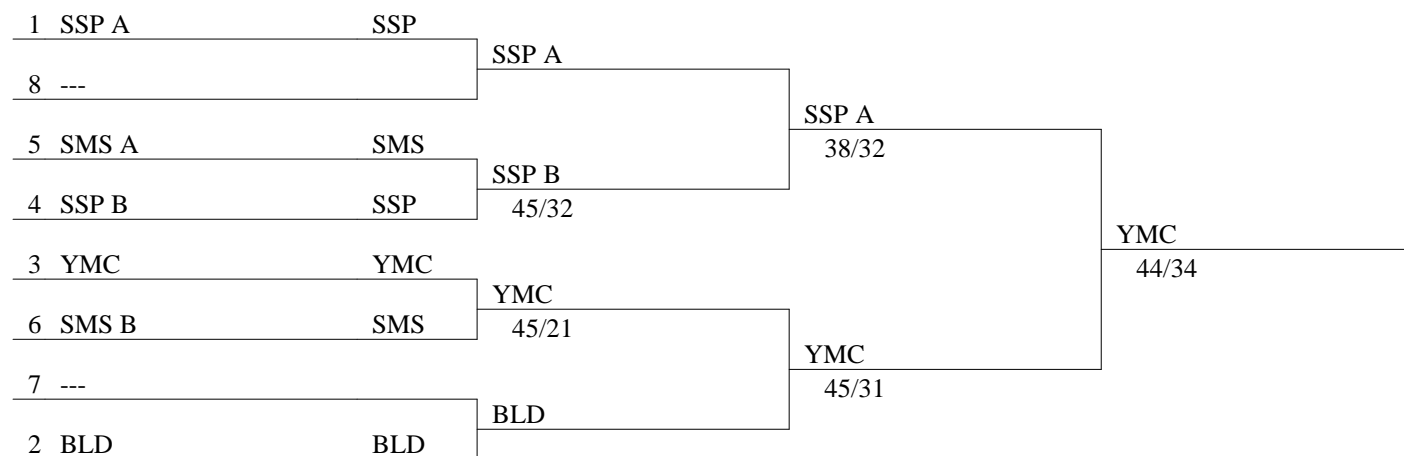

2017 Singapore Cadet Fencing Championships 1

9 - 11 June 2017

OCBC Arena Hall 6

Women's Epee Team

Quarter-finals

SCF1_WET

Bouts of tableau quarter-finals

Team : SMS A
1) HO Natalie
2) KANG Kayla
3) WONG Wei Ting
R) OH Xin Yu

Team : SSP B
4) LAU Jackie Grace
5) SELAMAT Siti Nursuhailah Bint
6) NOR ANUAR Filzah Hidayah Bi

Name	The score	Hits	Hits	The score	Name
3) WONG Wei Ting	5	5	4	4	6) NOR ANUAR Filzah Hidaya
1) HO Natalie	7	2	6	10	5) SELAMAT Siti Nursuhailah
2) KANG Kayla	10	3	4	14	4) LAU Jackie Grace
1) HO Natalie	15	5	3	17	6) NOR ANUAR Filzah Hidaya
3) WONG Wei Ting	17	2	5	22	4) LAU Jackie Grace
R) OH Xin Yu	19	2	7	29	5) SELAMAT Siti Nursuhailah
1) HO Natalie	19	0	0	29	4) LAU Jackie Grace
R) OH Xin Yu	26	7	5	34	6) NOR ANUAR Filzah Hidaya
3) WONG Wei Ting	32	6	11	45	5) SELAMAT Siti Nursuhailah

Team : SMS B
1) THUM Jia Yi
2) POON Mei Shan
3) HAN Si Yu

Team : YMC
4) LEE Chloe
5) SIVA KUMAR Thhivya Ashti
6) LAM Hui Xin

Name	The score	Hits	Hits	The score	Name
3) HAN Si Yu	1	1	5	5	6) LAM Hui Xin
1) THUM Jia Yi	2	1	5	10	5) SIVA KUMAR Thhivya Asht
2) POON Mei Shan	6	4	4	14	4) LEE Chloe
1) THUM Jia Yi	8	2	6	20	6) LAM Hui Xin
3) HAN Si Yu	9	1	5	25	4) LEE Chloe
2) POON Mei Shan	12	3	5	30	5) SIVA KUMAR Thhivya Asht
1) THUM Jia Yi	16	4	5	35	4) LEE Chloe
2) POON Mei Shan	21	5	5	40	6) LAM Hui Xin
3) HAN Si Yu	21	0	5	45	5) SIVA KUMAR Thhivya Asht